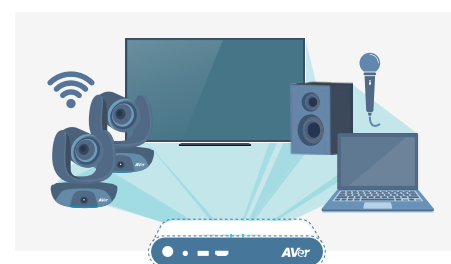

Seamless Integration with Numerous Devices

The FONE700 connectivity hub enables seamless integration of our full suite of audio-visual products, including external speakers and cameras, as well as external devices such as monitors and Bluetooth equipment.