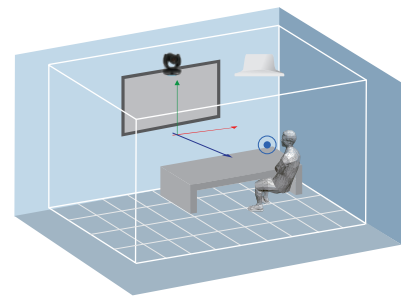

### Mounting Options

Ceiling mount (optional)

Suspension mount (off-the-shelf)

VESA mount (off-the-shelf)

## Transform Any Space into a Pro Conference Room

The FONE700 takes any room pro in seconds. It connects with just one cable, eliminating tangled wires and complex configurations. No technical expertise is required - simply connect and experience a seamless conferencing upgrade.

## Focus on the Conversation, Not the Setup

The FONE700 connects in seconds, letting you focus on the conversation, not the equipment. Intuitive controls and seamless device integration keep the meeting flowing, maximizing your efficiency and fostering effortless collaboration. Let you focus on what matters most.

## FONE700 & AVer Camera Collaboration with Voice Tracking

The FONE700 and CAM550 work seamlessly as a team. FONE700 intelligently detects the active speaker's location, guiding CAM550 to automatically adjust its view and keep them in focus. No more manual adjustments! Enjoy smooth meeting flow, FONE700's clear audio, and focused visuals for truly engaging meetings.