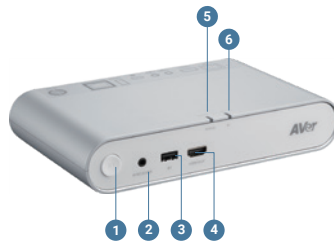

### Speakerphone

- 1 Speakerphone
- 2 LED indicator

- 3 RJ-45 out port (red)
- 4 RJ-45 in port (yellow)
- 5 Tie-off point
- 6 M4 screw holes (x4)
- 7 1/4"-20 screw hole

### Hub

- 1 Power/Bluetooth button
- 2 IR receiver port
- 3 Bluetooth dongle port
- 4 HDMI-out port
- 5 Status LED indicator
- 6 Bluetooth status LED indicator

- 7 Kensington lock
- 8 LAN port
- 9 USB 3.0 Type-A port (for cameras)
- 10 3.5 mm phone-in jack
- 11 3.5 mm audio-out jack
- 12 USB 3.0 Type-C port
- 13 USB 3.0 Type-A port (for cameras)
- 14 RJ-45 speakerphone port (red)
- 15 DC power jack (48V)