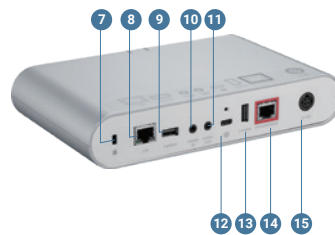

### Speakerphone

- 1 Speakerphone
- 2 LED indicator

- 3 RJ-45 out port (red)
- 4 RJ-45 in port (yellow)
- 5 Tie-off point
- 6 M4 screw holes (x4)
- 7 1/4"-20 screw hole

### Hub

- 1 Power/Bluetooth button
- 2 IR receiver port
- 3 Bluetooth dongle port
- 4 HDMI-out port
- 5 Status LED indicator
- 6 Bluetooth status LED indicator

- 7 Kensington lock
- 8 LAN port
- 9 USB 3.0 Type-A port (for cameras)
- 10 3.5 mm phone-in jack
- 11 3.5 mm audio-out jack
- 12 USB 3.0 Type-C port
- 13 USB 3.0 Type-A port (for cameras)
- 14 RJ-45 speakerphone port (red)
- 15 DC power jack (48V)