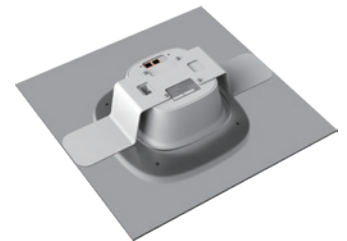

### Hub

- 1 Power/Bluetooth button
- 2 IR receiver port
- 3 Bluetooth dongle port
- 4 HDMI-out port
- 5 Status LED indicator
- 6 Bluetooth status LED indicator

- 7 Kensington lock
- 8 LAN port
- 9 USB 3.0 Type-A port (for cameras)
- 10 3.5 mm phone-in jack
- 11 3.5 mm audio-out jack
- 12 USB 3.0 Type-C port
- 13 USB 3.0 Type-A port (for cameras)
- 14 RJ-45 speakerphone port (red)
- 15 DC power jack (48V)

### Mounting Options

Ceiling mount (optional)

Suspension mount (off-the-shelf)

VESA mount (off-the-shelf)